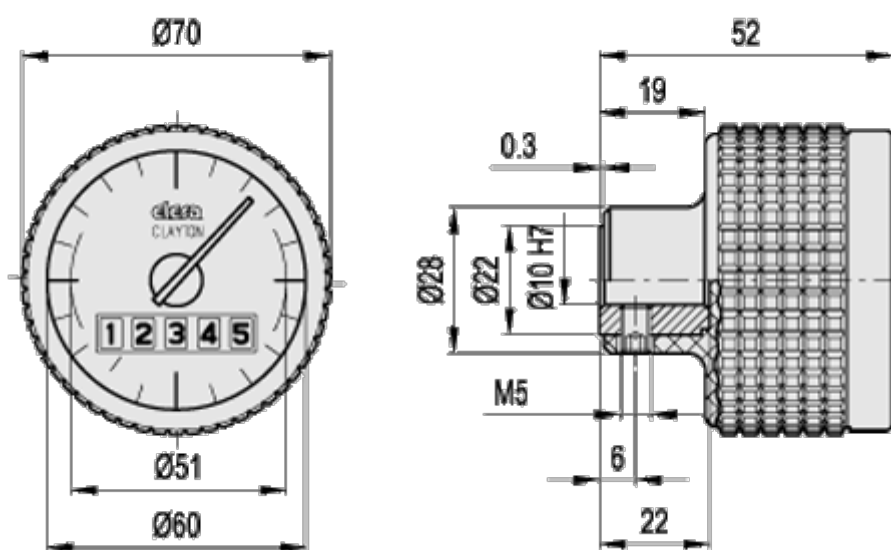

Data Sheet

Article number: 2307058582
Description: E+G Gravity indicator
MBT.70-GW12-0002.0-S

Measures

Indicator accuracy = 0,05